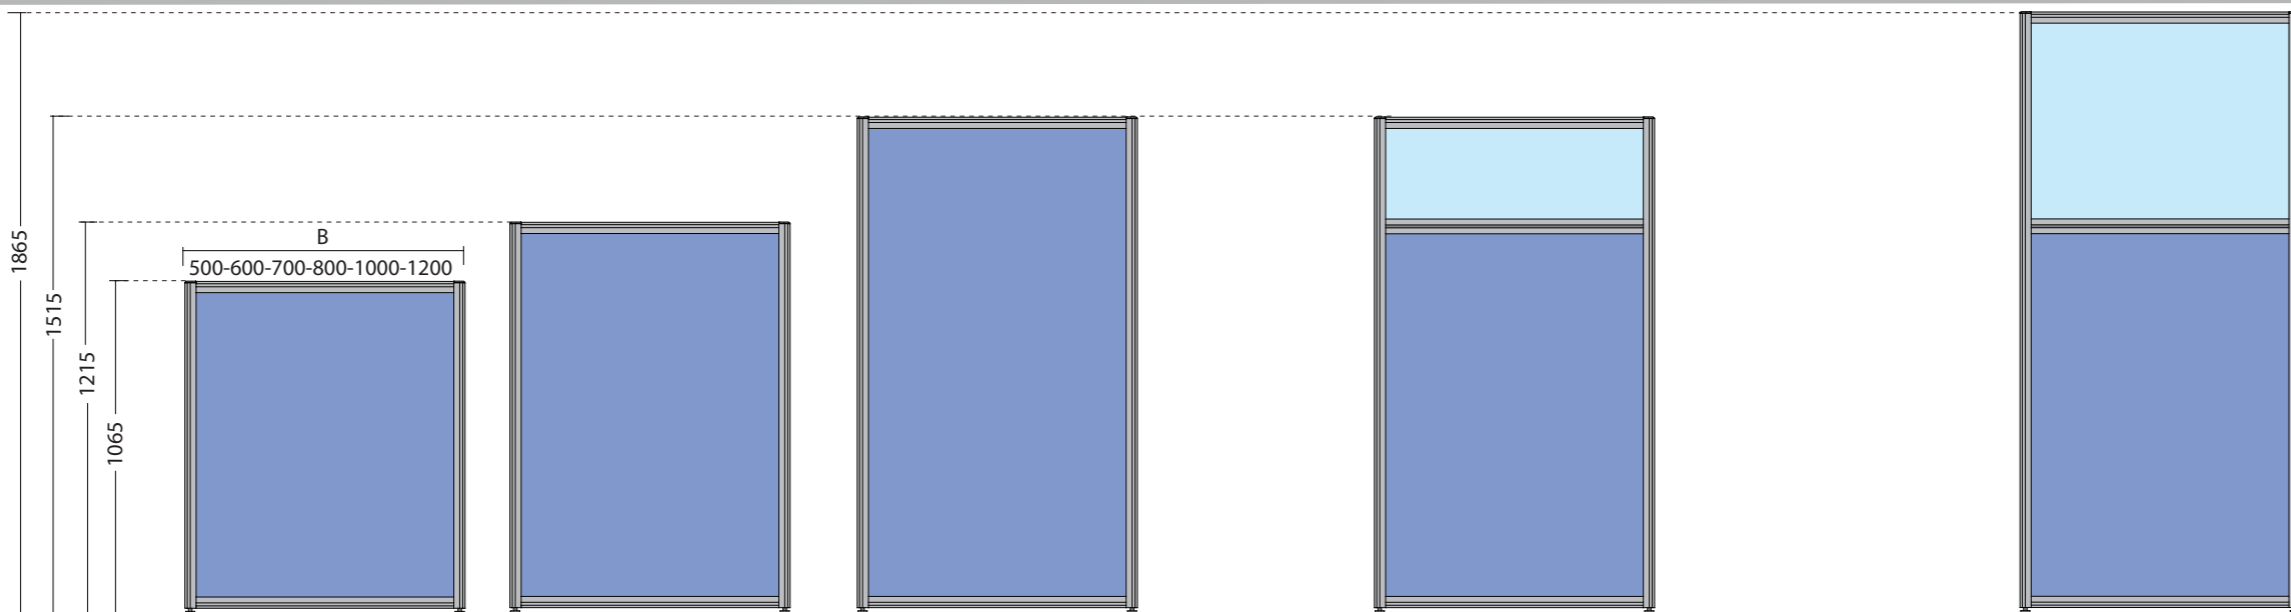

Перегородки (ДСтП+ткань)

- -стекло
- -акриловое стекло/ поликарбонат
- -ДСтП + ткань

ширина перегородки	высота перегородки						
	1065	1215	1515	1515		1865	
				стекло	акриловое стекло/ поликарбонат	стекло	акриловое стекло/ поликарбонат
500	44HT-1065x500x16	44HT-1215x500x16	44HT-1515x500x16	44HTS-1515x500x16	44HTA-1515x500x16	44HTS-1865x500x16	44HTA-1865x500x16
600	44HT-1065x600x16	44HT-1215x600x16	44HT-1515x600x16	44HTS-1515x600x16	44HTA-1515x600x16	44HTS-1865x600x16	44HTA-1865x600x16
700	44HT-1065x700x16	44HT-1215x700x16	44HT-1515x700x16	44HTS-1515x700x16	44HTA-1515x700x16	44HTS-1865x700x16	44HTA-1865x700x16
800	44HT-1065x800x16	44HT-1215x800x16	44HT-1515x800x16	44HTS-1515x800x16	44HTA-1515x800x16	44HTS-1865x800x16	44HTA-1865x800x16
900	44HT-1065x900x16	44HT-1215x900x16	44HT-1515x900x16	44HTS-1515x900x16	44HTA-1515x900x16	44HTS-1865x900x16	44HTA-1865x900x16
1000	44HT-1065x1000x16	44HT-1215x1000x16	44HT-1515x1000x16	44HTS-1515x1000x16	44HTA-1515x1000x16	44HTS-1865x1000x16	44HTA-1865x1000x16
1200	44HT-1065x1200x16	44HT-1215x1200x16	44HT-1515x1200x16	44HTS-1515x1200x16	44HTA-1515x1200x16	44HTS-1865x1200x16	44HTA-1865x1200x16